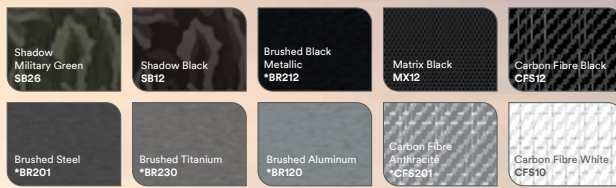

3M™ Wrap Film Series 2080

Driven to inspire.

Gloss

Satin

Matte

Textures

Colour Flips

Chrome

Gloss Silver Chrome
*GC451